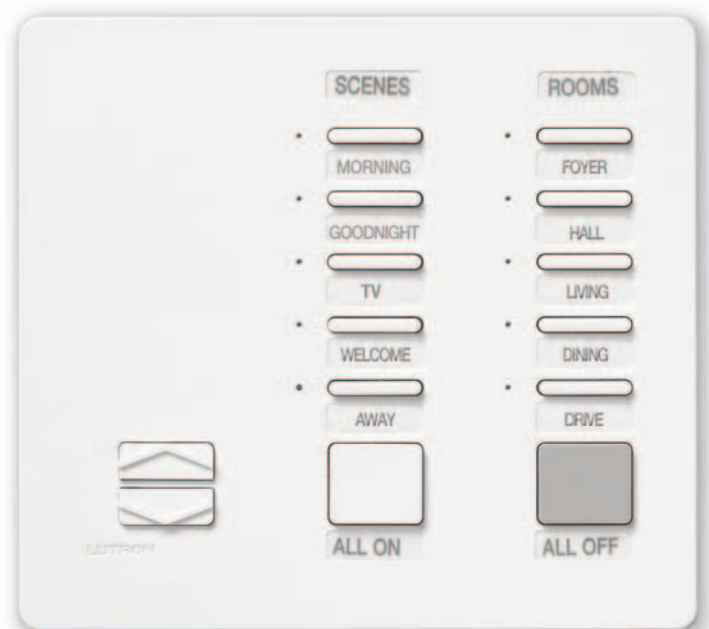

# RadioRA® | 3500 square foot package

- ▲ Control all your interior and landscape lighting to maximize security and enhance your beautiful home.
- ◀ Adjust and monitor all your lighting from a tabletop master.

## Conveniently adjust the lighting throughout your home.

- Light up your home from the safety of your car
- Create a well-lighted pathway through your home with the touch of a button
- Enter your home and adjust the lights with your master control
- Reduce wall clutter by replacing multiple switches on the wall with a single master control
- Secure your home for the night...control and monitor all the lighting from your bedside
- Integrate easily with the security system

tabletop master control